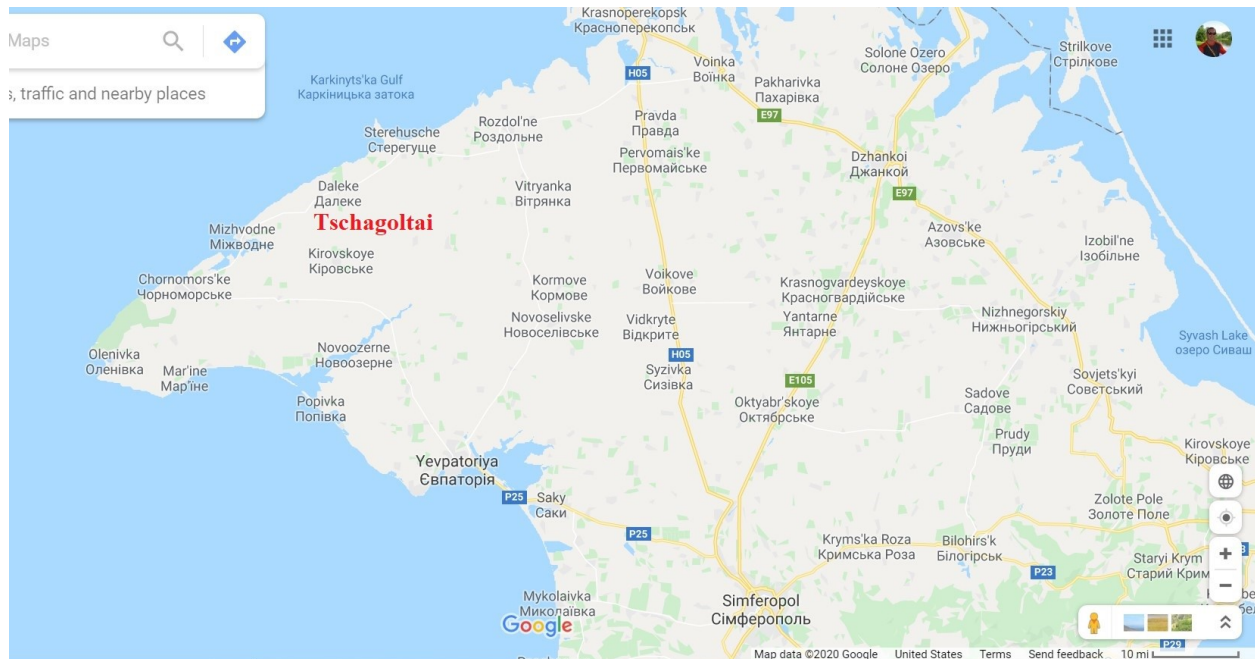

Seventh-Day Adventist Church records

Going through LDS Microfilm 2063577, I came across a small collection of birth records for Seventh-Day Adventists from Bessarabia, but living in Crimea -- timeframe 1914-1920. These births/baptisms were recorded in the Eupatoria Armenian Catholic Church. Surnames: Hirsch, Ruff, Brodel, Milbrad, These records are online. The link to the records is here:

<https://www.familysearch.org/ark:/61903/3:1:3Q9M-CS9J-MSM9-Q?i=613&cat=677517>

Attached are the records I extracted from this microfilm. I cannot tell if the date given represents the date of birth, or the date of baptism. Tschagoltai or Chagoltay is the most often cited location. Today it is called Daleke, Crimea. Find it on Google Maps. See below. The fact that so many of these families lived there, I am inclined to think this was a khutor or estate which these families owned. I would also guess the families are interrelated and the surnames of the wives would reflect the other surnames given.

I hope this helpful to someone. I have never encountered records for the Seventh-Day Adventist faith before.

Mervin Weiss. Saskatoon, SK/Canada. 19 Jan 2020.