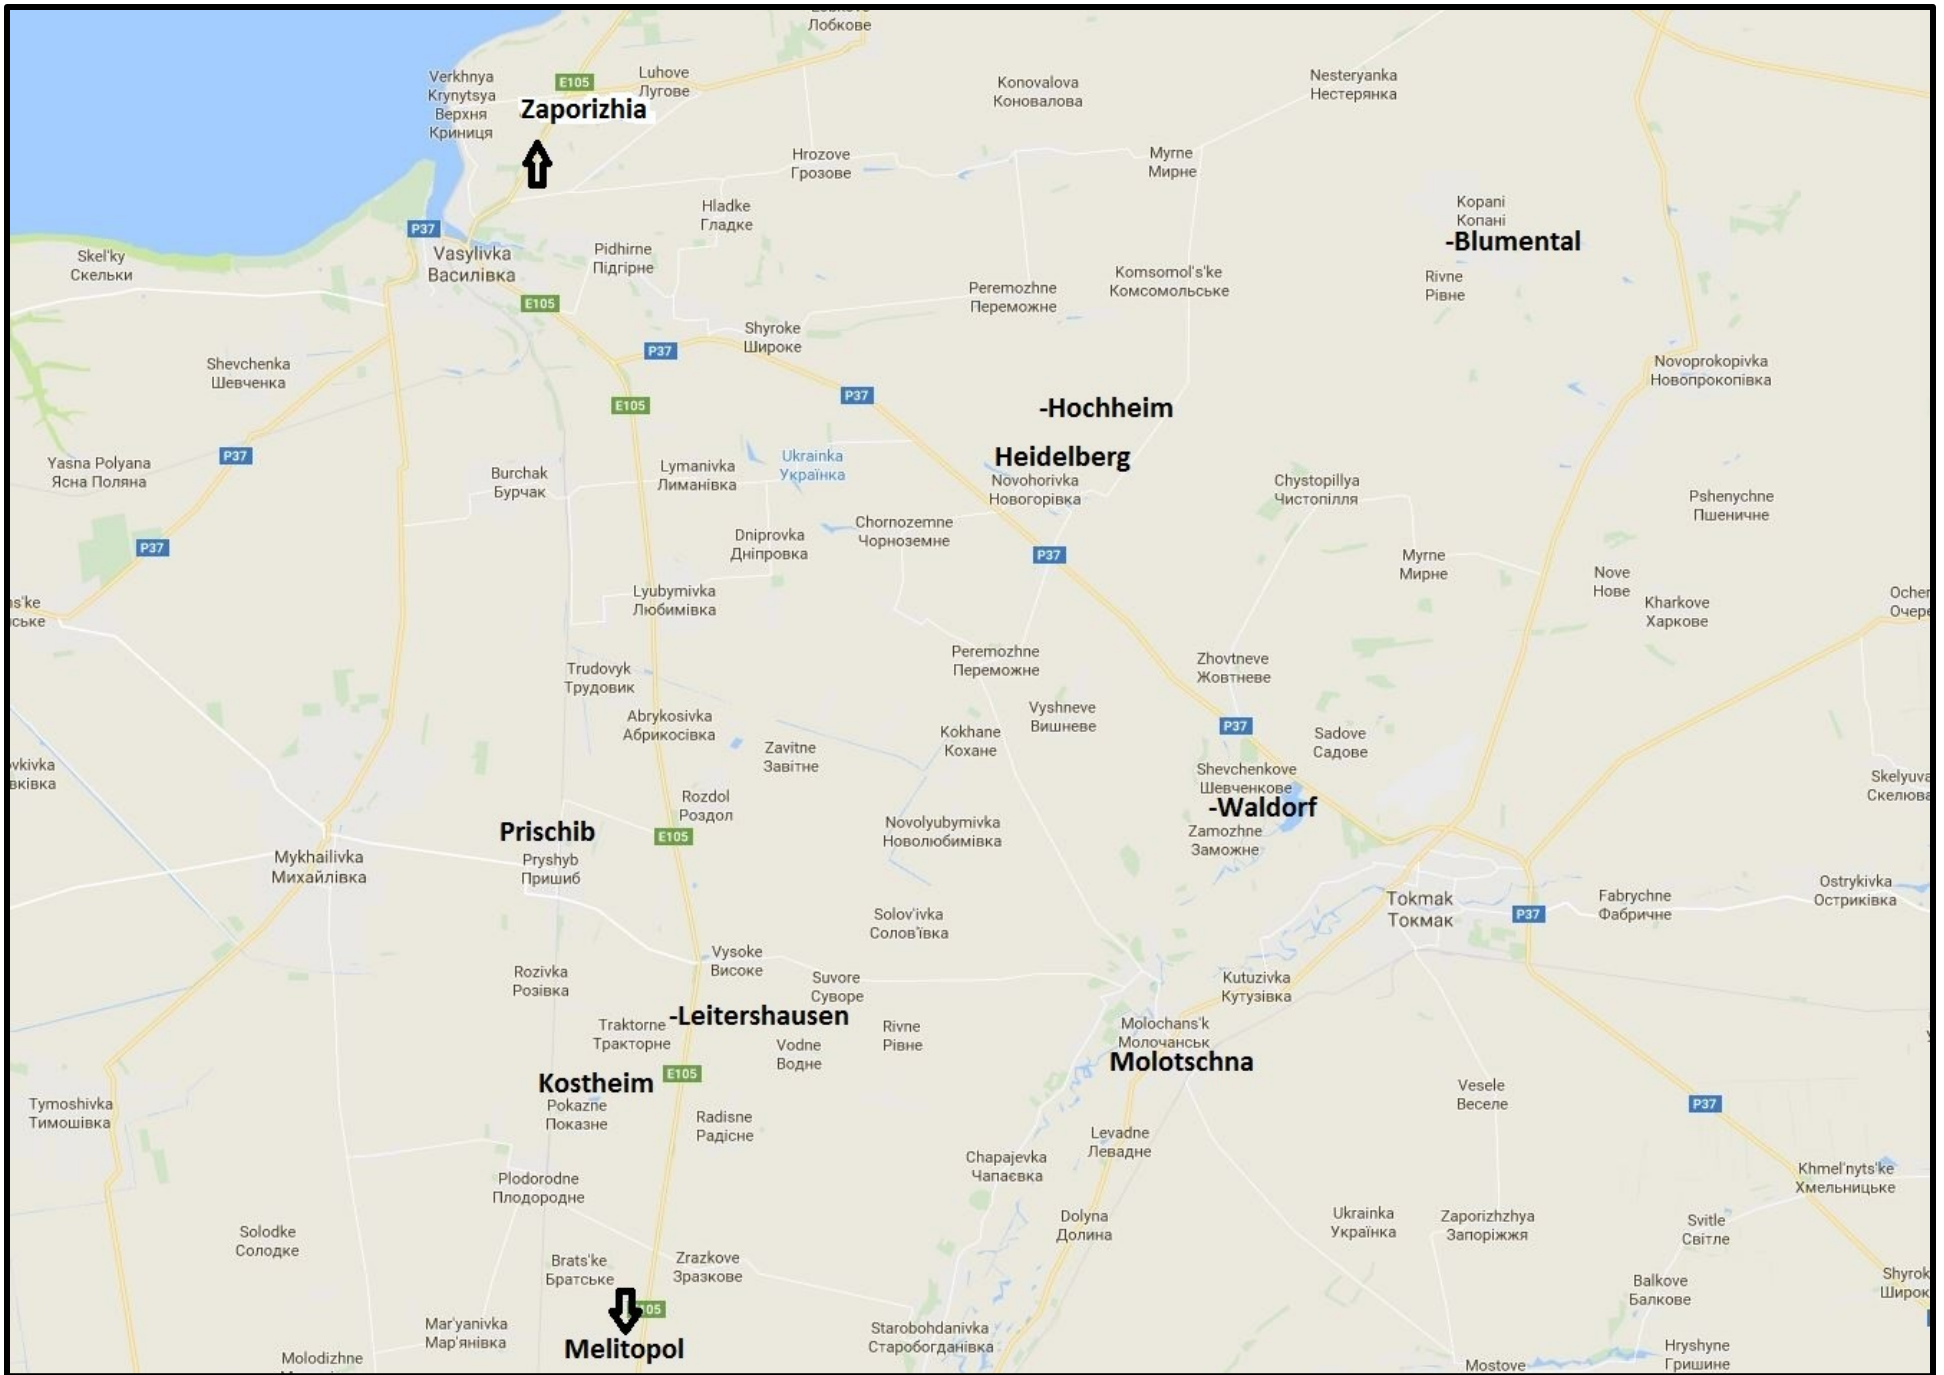

The German colony of Heidelberg was located about 80 km south and a bit east of Zaporizhia in today's Ukraine. During Russian times, Heidelberg was named Shurawlewo, but it now goes by the Ukrainian name of Novohorivka.

Zaporizhia

Prischib

-Leitershausen

Kostheim

Melitopol

-Hochheim

Heidelberg

-Waldorf